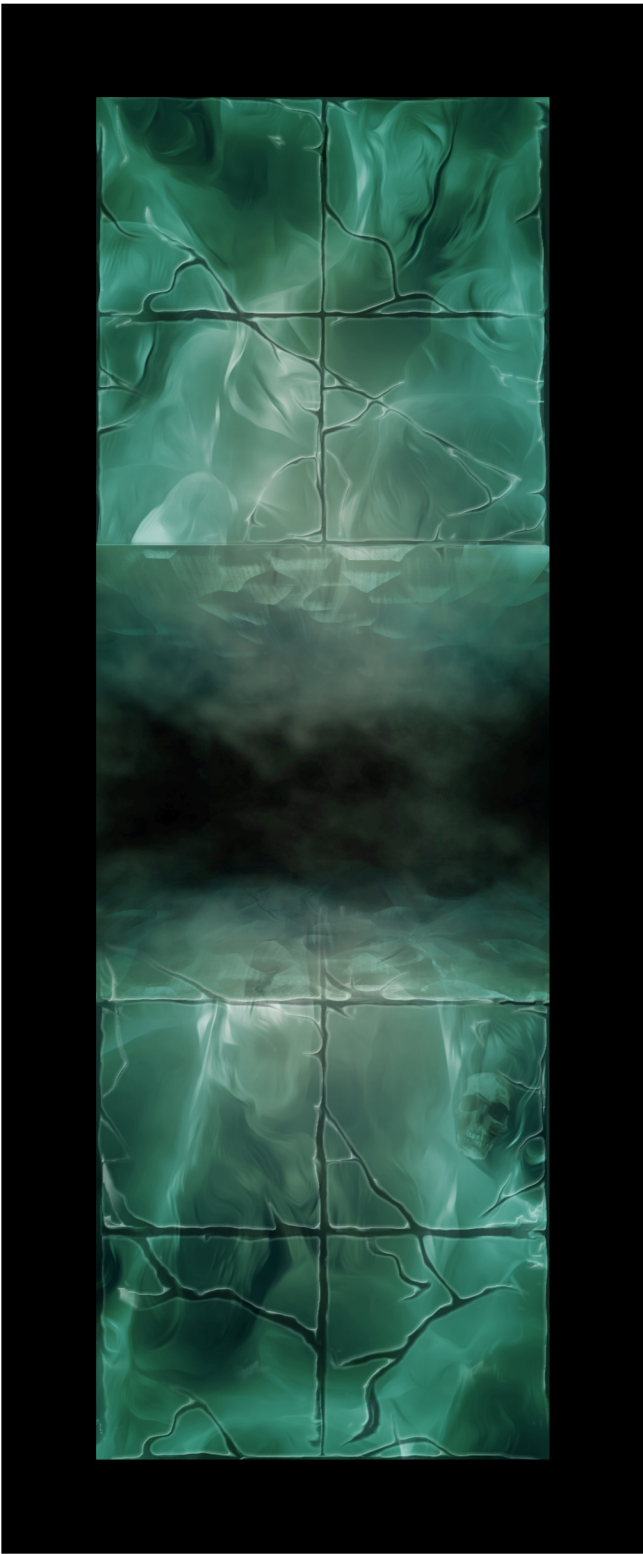

Thank you for your support

THE MORTAL ICE

Ethereal mists chill your every step,
whispers drawing you toward the chasm beyond..

*This RPG dungeon tile has been created in recognition of your
support for gamer artists.*

*Again, thank you; your support helps me cover the growing costs
downloads have on the site (1800+ in April, 2018)*

Sebastian.

The Mortal Ice - Artwork by Sebastian Stuart

Not for Resale or hosting elsewhere.

www.eastern-empire.com

A4 Scaling 100% (A square tile is 145x145mm) Test print to check image lightness; adjust accordingly if too dark.

MORTAL ICE

Ethereal mists chill your every step, whispers drawing you toward the chasm beyond.